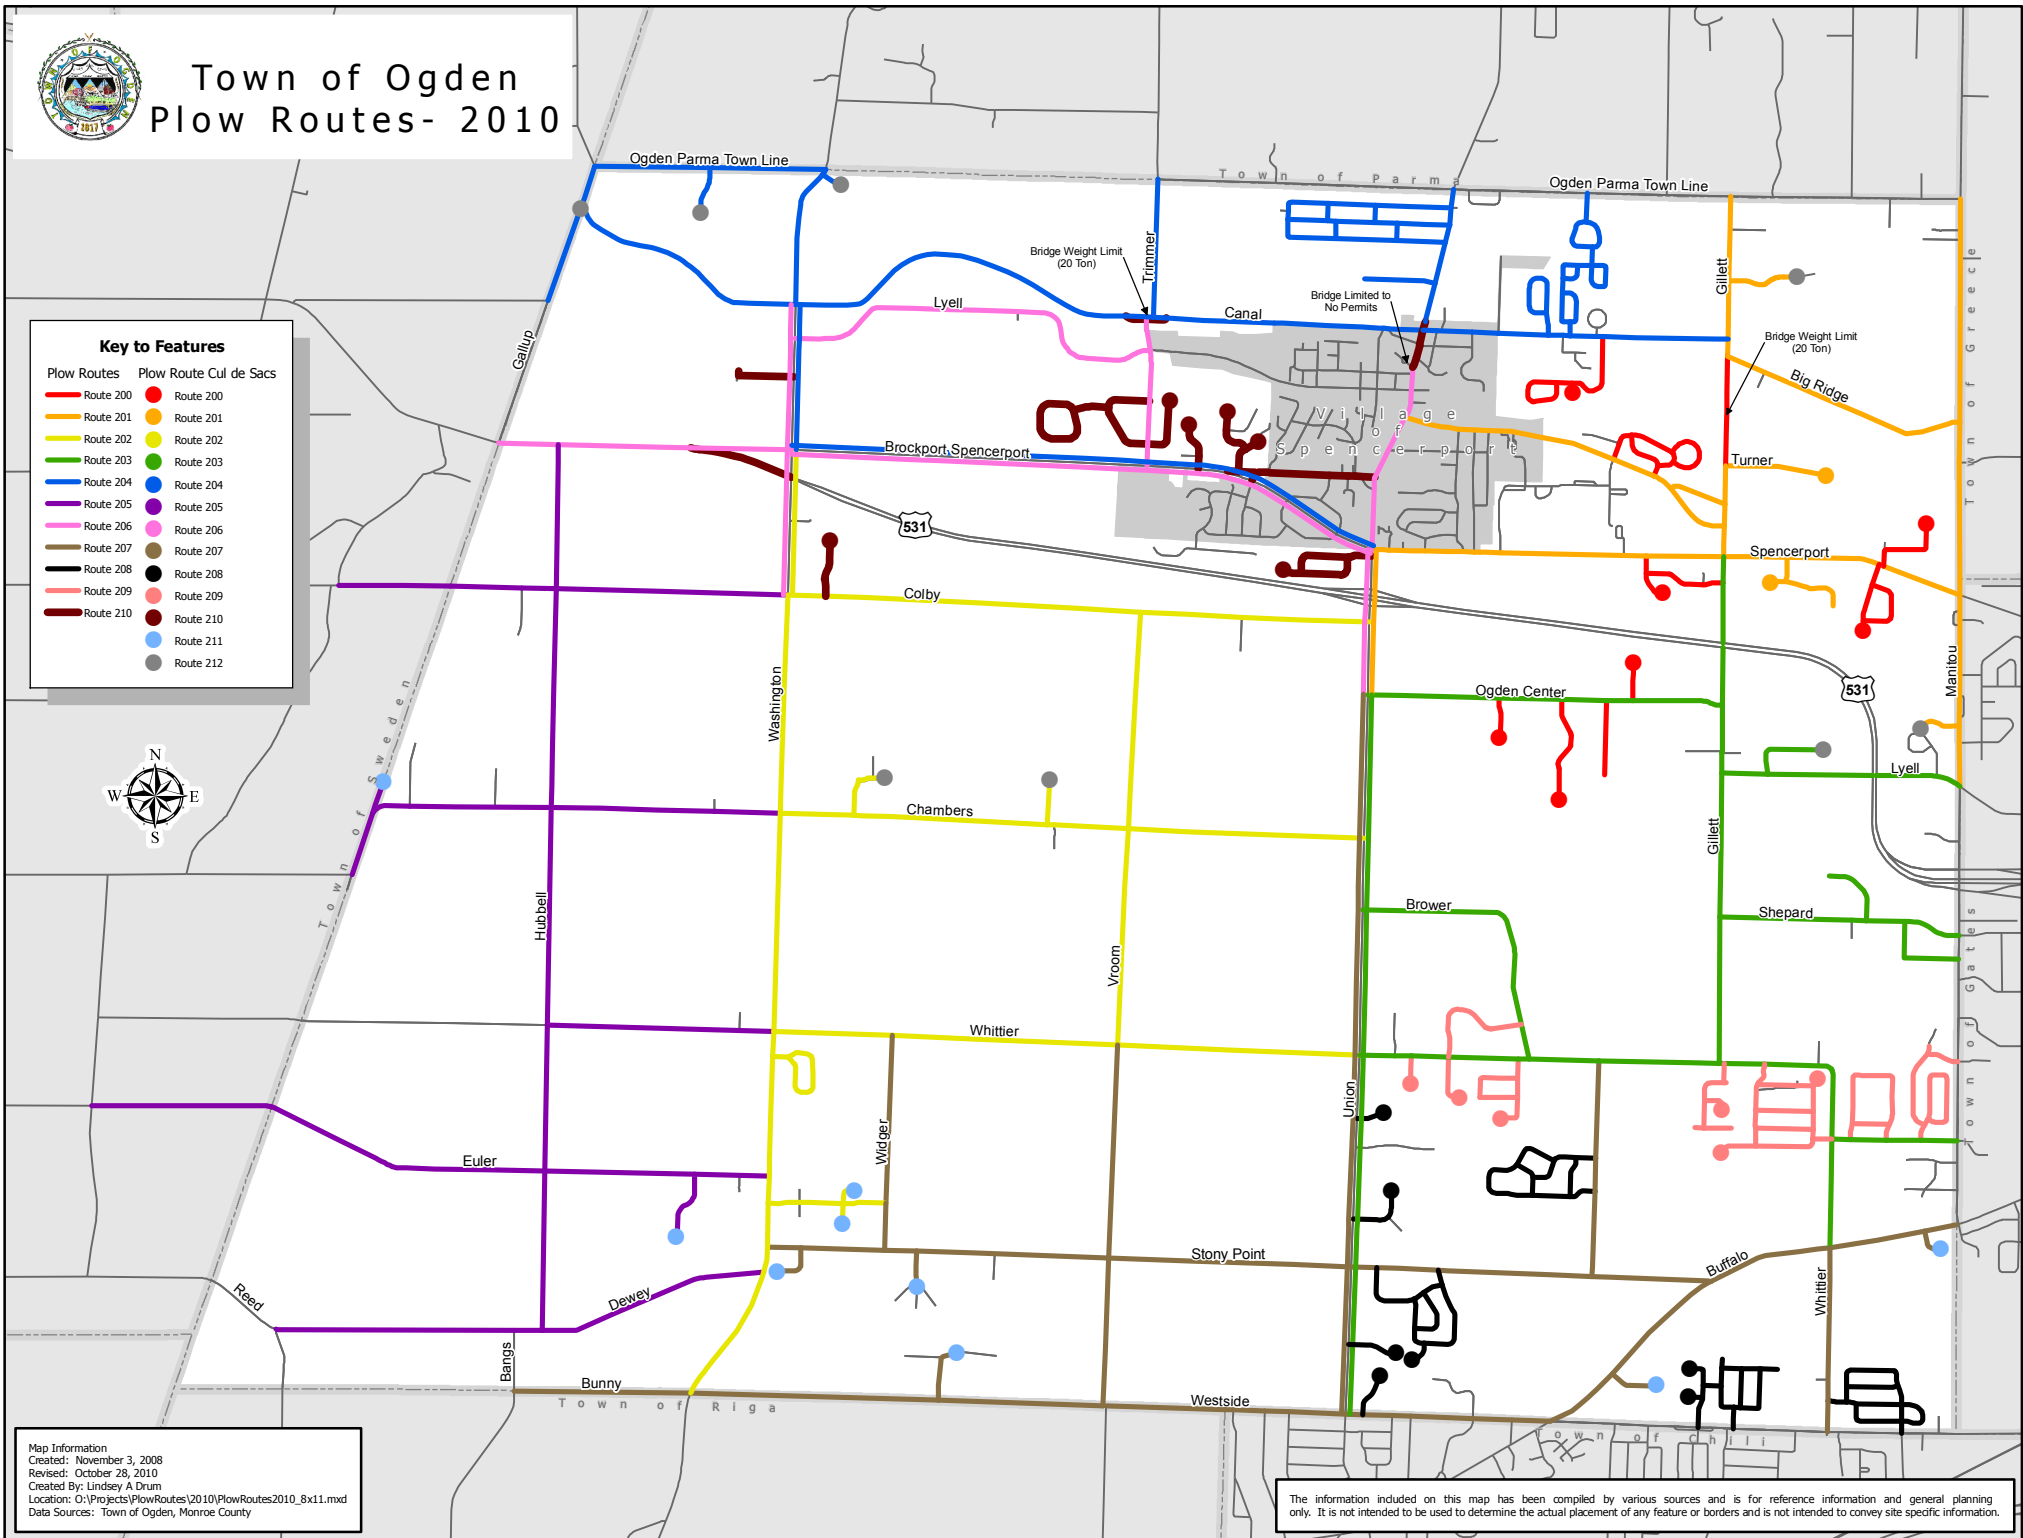

Town of Ogden Plow Routes- 2010

Key to Features

Plow Routes	Plow Route Cul de Sacs
Route 200	Route 200
Route 201	Route 201
Route 202	Route 202
Route 203	Route 203
Route 204	Route 204
Route 205	Route 205
Route 206	Route 206
Route 207	Route 207
Route 208	Route 208
Route 209	Route 209
Route 210	Route 210
Route 211	Route 211
Route 212	Route 212

Map Information
 Created: November 3, 2008
 Revised: October 28, 2010
 Created By: Lindsey A Drum
 Location: O:\Projects\PlowRoutes\2010\PlowRoutes2010_8x11.mxd
 Data Sources: Town of Ogden, Monroe County

The information included on this map has been compiled by various sources and is for reference information and general planning only. It is not intended to be used to determine the actual placement of any feature or borders and is not intended to convey site specific information.