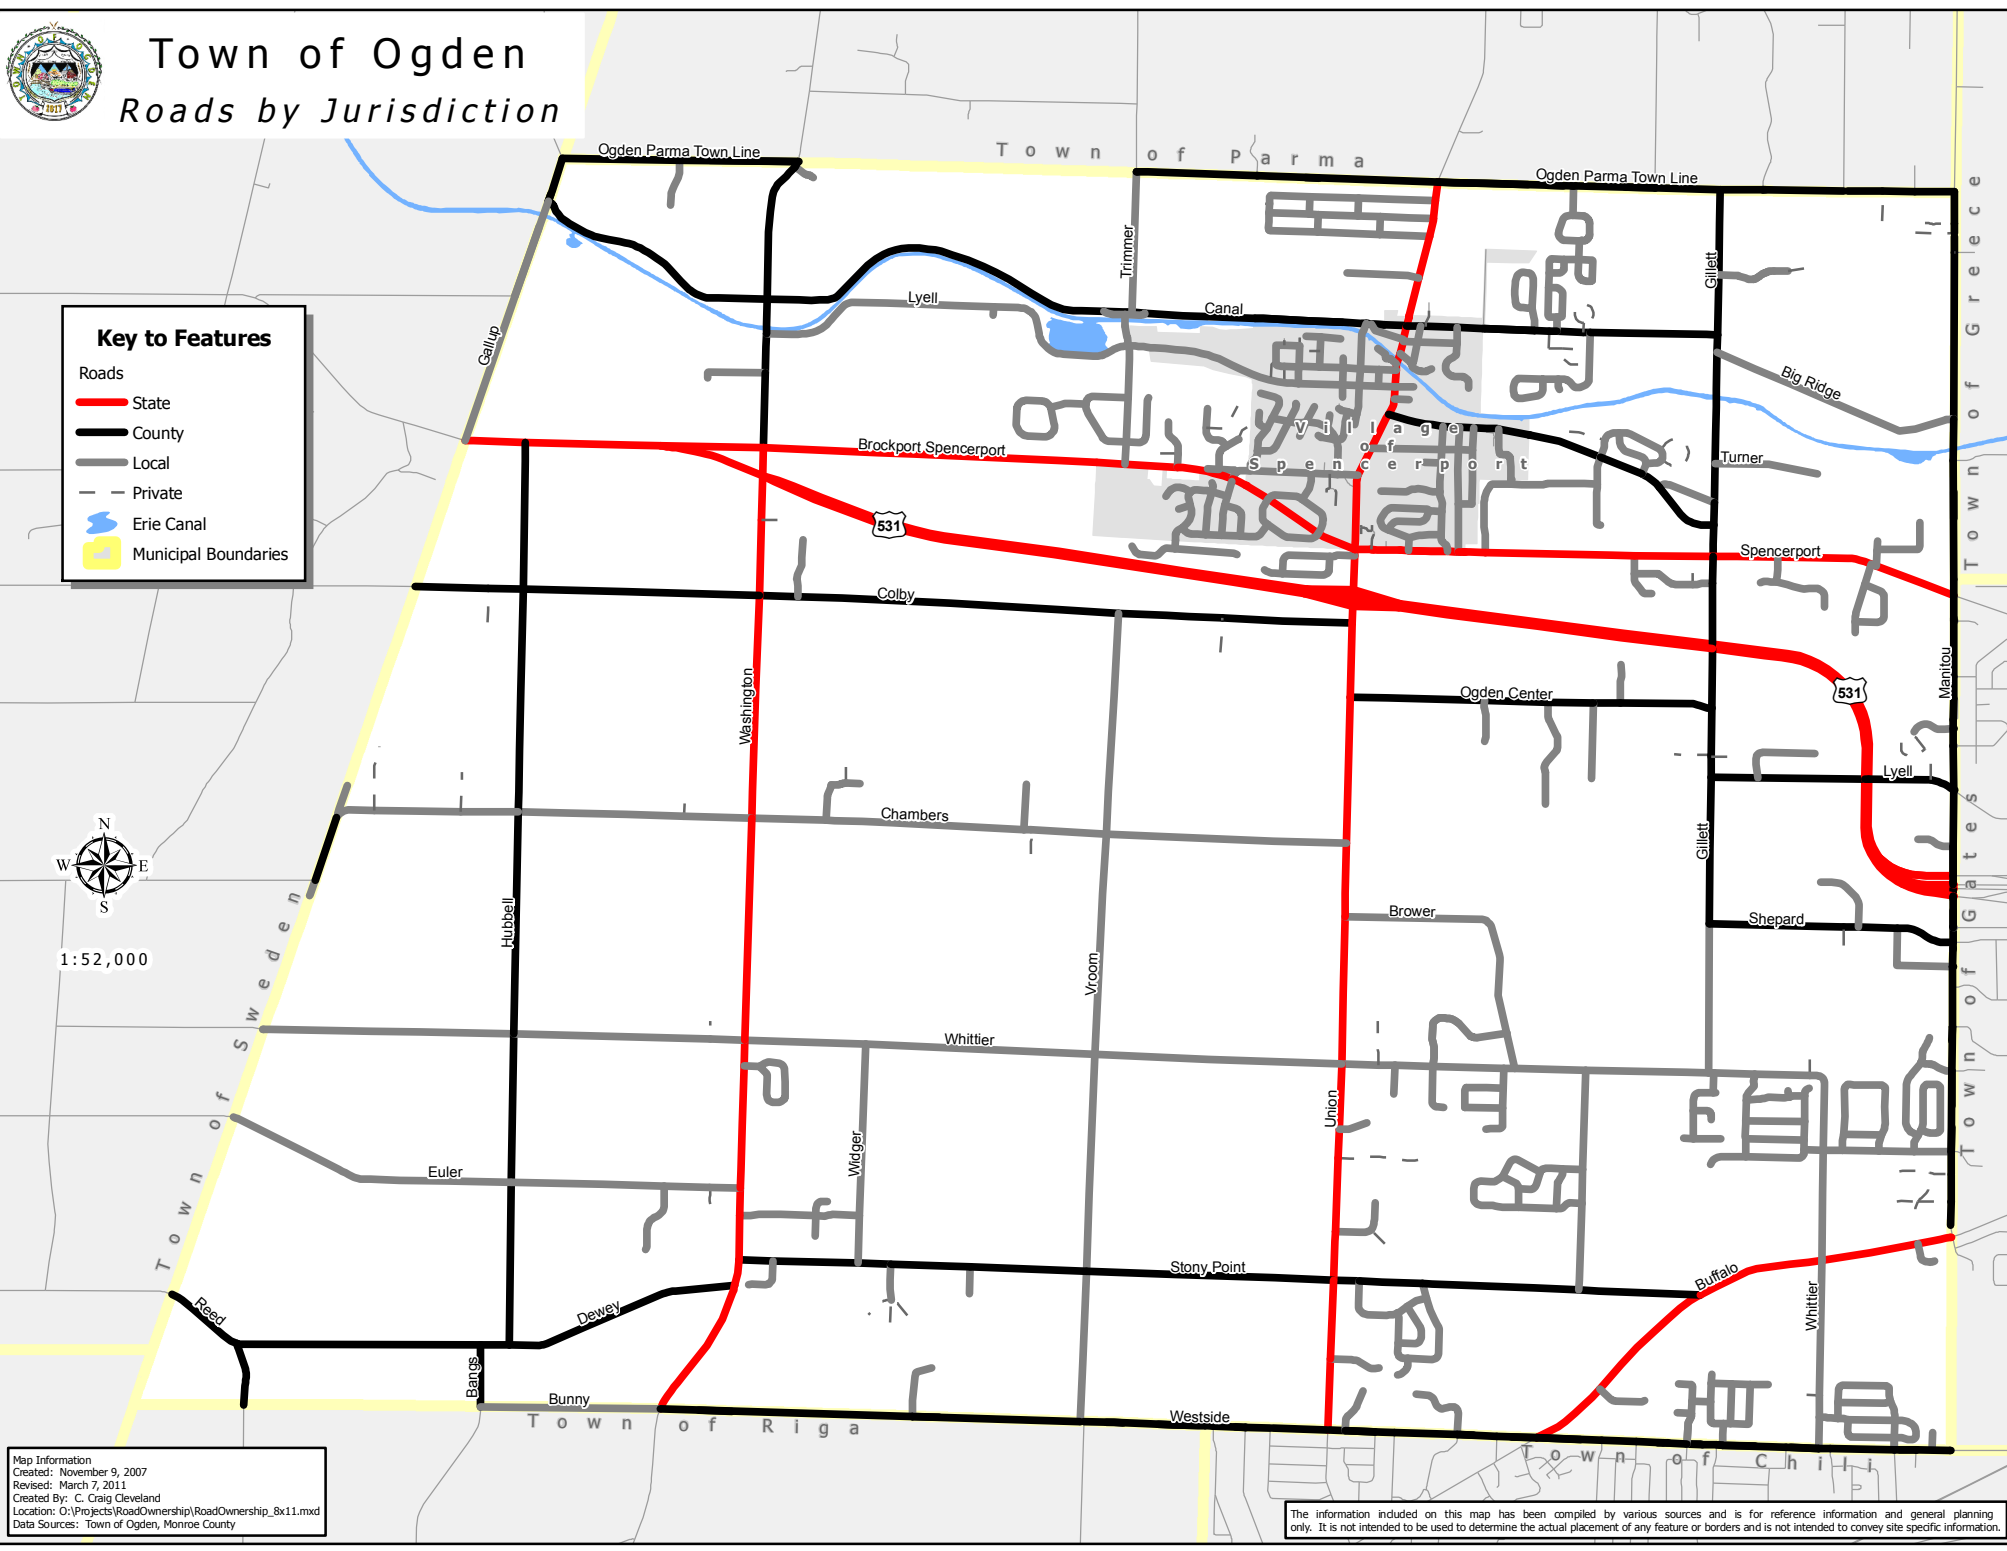

Town of Ogden

Roads by Jurisdiction

Key to Features

Roads

- State
- County
- Local
- - - Private
- Erie Canal
- Municipal Boundaries

1 : 52,000

Map Information
Created: November 9, 2007
Revised: March 7, 2011
Created By: C. Craig Cleveland
Location: O:\Projects\RoadOwnership\RoadOwnership_8x11.mxd
Data Sources: Town of Ogden, Monroe County